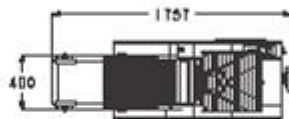

AUTOMATIC DIVIDER
WITHOUT PRE-ROUNDER
HOPPER 40L

HOPPER 120L

HOPPER 80L

HOPPER 150L

HOPPER 200L

HOPPER 250L